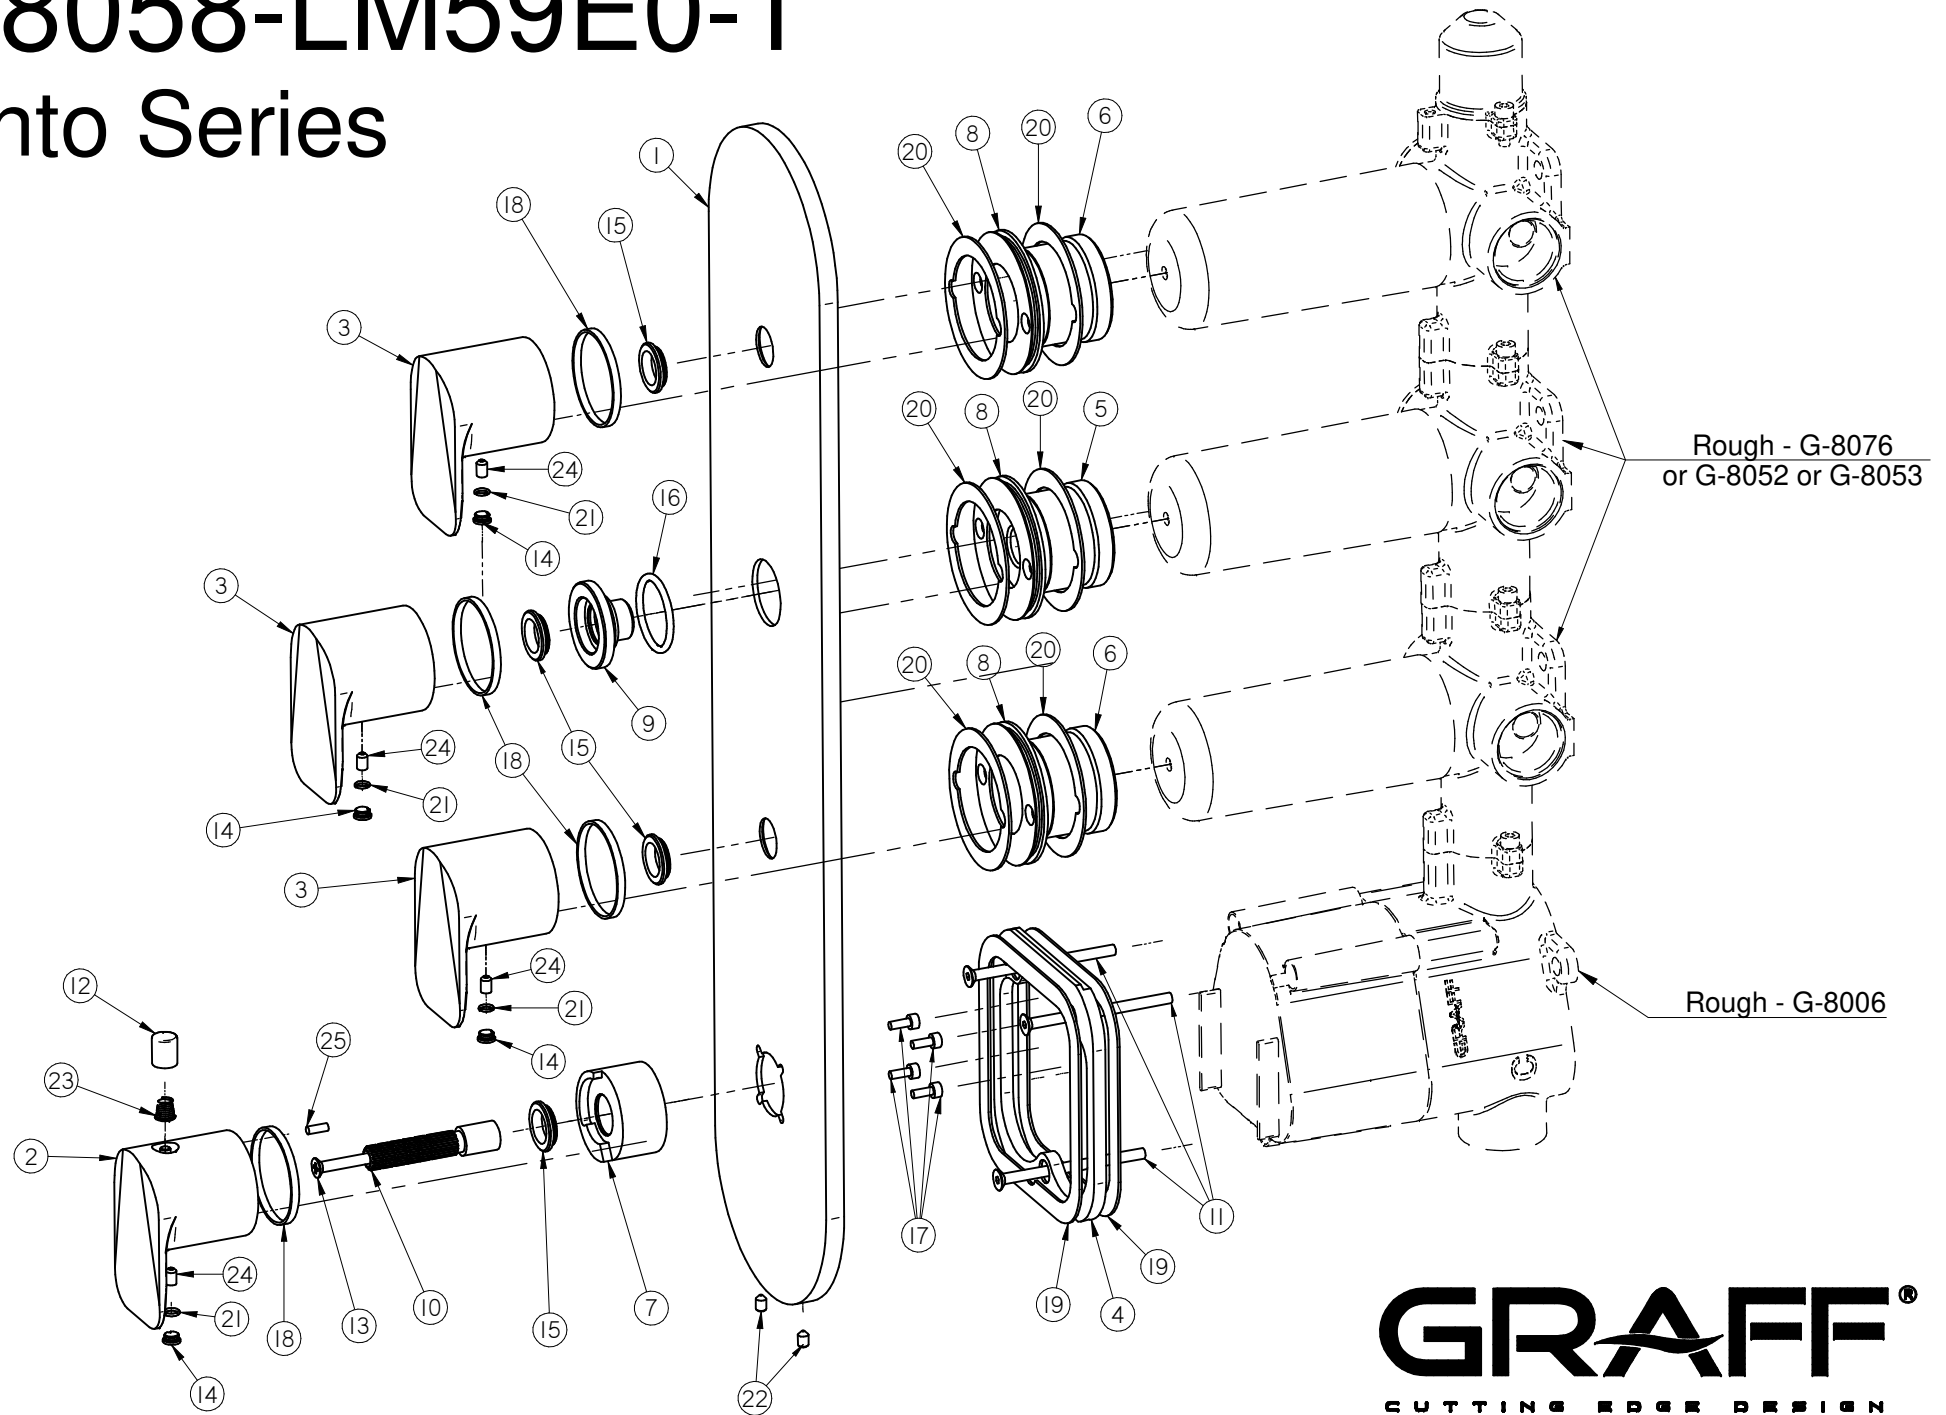

G-8058-LM59E0-T

Sento Series

GRAFF[®]
CUTTING EDGE DESIGN